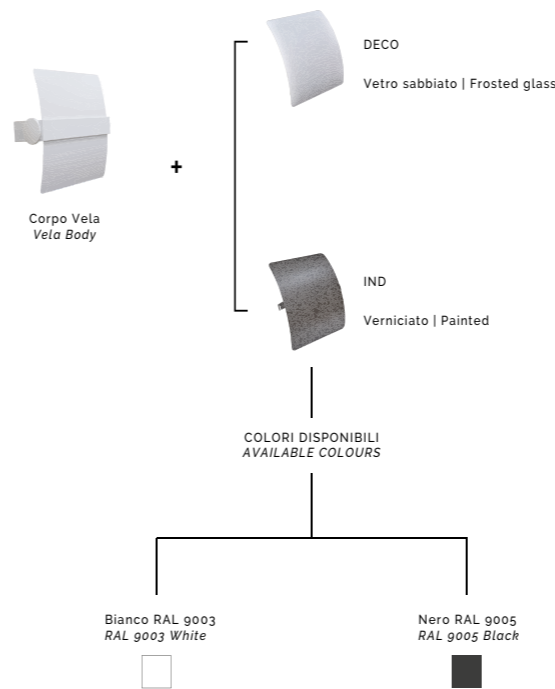

**Efficienza Luminosa**  
Luminous Efficacy

**up to 158lm/W**

Decorative wall luminaire, ideal for residential applications, corridors, passage areas, shops, bars, restaurants, hotels.

**Housing:** steel treated in various finishing.  
**Paintwork:** polyester powder coating.  
**Available diffusers:**  
**IND:** steel plate diffuser for indirect lighting;  
**DECO:** 4 mm thick curved opal glass diffuser polished internally, sandblasted outside.

**SIMBOLOGIA / SIMBOLOGY** pag. 4-5

**OPZIONI DI INSTALLAZIONE / INSTALLATION OPTIONS**

**TEMPERATURA COLORE / COLOUR TEMPERATURE** pag. 264

**VERSIONI DISPONIBILI / AVAILABLE VERSIONS**

**COLORI DISPONIBILI / AVAILABLE COLOURS**

- 1 COLORE STANDARD STANDARD COLOUR  
Bianco White
- 2 Nero RAL 9005 RAL 9005 Black

**DIMENSIONI IMBALLO / PACKING DIMENSIONS**

Corpo Main body m<sup>3</sup> 0,010  
365x195x140mm

1 Pcs  
80 pcs

Diffusore Diffuser m<sup>3</sup> 0,007  
355x310x60mm

**COLORI E FINITURE DISPONIBILI / AVAILABLE COLORS AND FINISHING**

**DIMENSIONI / DIMENSIONS**

Per qualsiasi ulteriori informazione relativa ai colori, contattaci.  
For any further information regarding colours, please contact us.