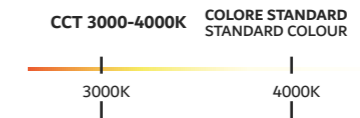

**Efficienza Luminosa**  
Luminous Efficacy

**up to 158lm/W**

Decorative wall luminaire, ideal for residential applications, corridors, passage areas, shops, bars, restaurants, hotels.

**Housing:** steel treated in various finishing.  
**Paintwork:** polyester powder coating.  
**Available diffusers:**  
**IND:** steel plate diffuser for indirect lighting;  
**DECO:** 4 mm thick curved opal glass diffuser polished internally, sandblasted outside.

**Knobs:** diecast painted to match the main body.  
**LED modules:** powered at 350mA and 600mA, made with B/C system, for shadows and reflection reduction.  
**Color temperature:** 3000K, CRI>80, 3-step MacAdam, SDCM 3.  
**Lumen maintenance:** 72.000h L80 B10 @ta25, 54.000h L80 B10 @ta40.  
**Power supply:** driver 220-240V 50/60Hz, ripple free, SP system (overcharge and short circuit protection), Active PFC.

**SIMBOLOGIA / SIMBOLOGY** pag. 4-5

**OPZIONI DI INSTALLAZIONE / INSTALLATION OPTIONS**

**TEMPERATURA COLORE / COLOUR TEMPERATURE** pag. 264

**VERSIONI DISPONIBILI / AVAILABLE VERSIONS**

**COLORI DISPONIBILI / AVAILABLE COLOURS**