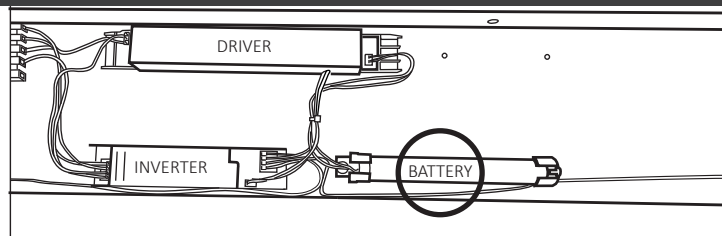

TW | MASTER EVO

TIPO BATTERIA _BATTERY TYPE аккумуляторная Батареи	
Emergency Basic /Smart: 220-240 V 50-60Hz	3,2V/4,5 Ah Nominal emergency operation period hrs: 3
Linear Battery for emergency Basic & Smart:	3,2V/3 Ah Nominal emergency operation period hrs: 1
	3,2V /4,5 Ah C-3 Nominal emergency operation period hrs: 3