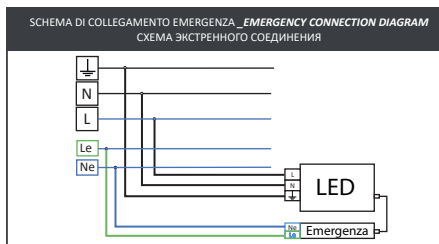

TW | MASTER EVO

TIPO BATTERIA _BATTERY TYPE аккумуляторная Батареи	
Emergency Basic /Smart: 220-240 V 50-60Hz	3,2V/4,5 Ah Nominal emergency operation period hrs: 3
Linear Battery for emergency Basic & Smart:	3,2V/3 Ah Nominal emergency operation period hrs: 1
	3,2V /4,5 Ah C-3 Nominal emergency operation period hrs: 3